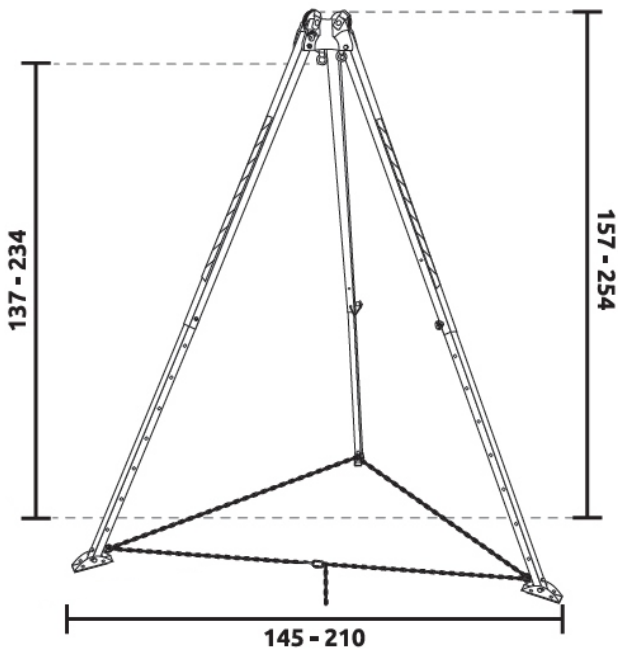

TRIPOS

TRIPOD

Ref. 3507

CONFINED, SELF RESCUE, TEAM RESCUE

- 1 The head is equipped with two swiveling anchor points for fixing rope access adjustment devices.
- 2 Two pulleys that allow the combined and simultaneous use of a Tripos Lift rescue winch and a Cobra Lift self-retracting device with retrieval function (supplied separately).
- 3 Telescopic legs: easy to adjust.
- 4 Automatic locking pins on the legs.
- 5 Rotating feet and safety chain.
- 6 Holes for fastening the Tripos Lift rescue winch.