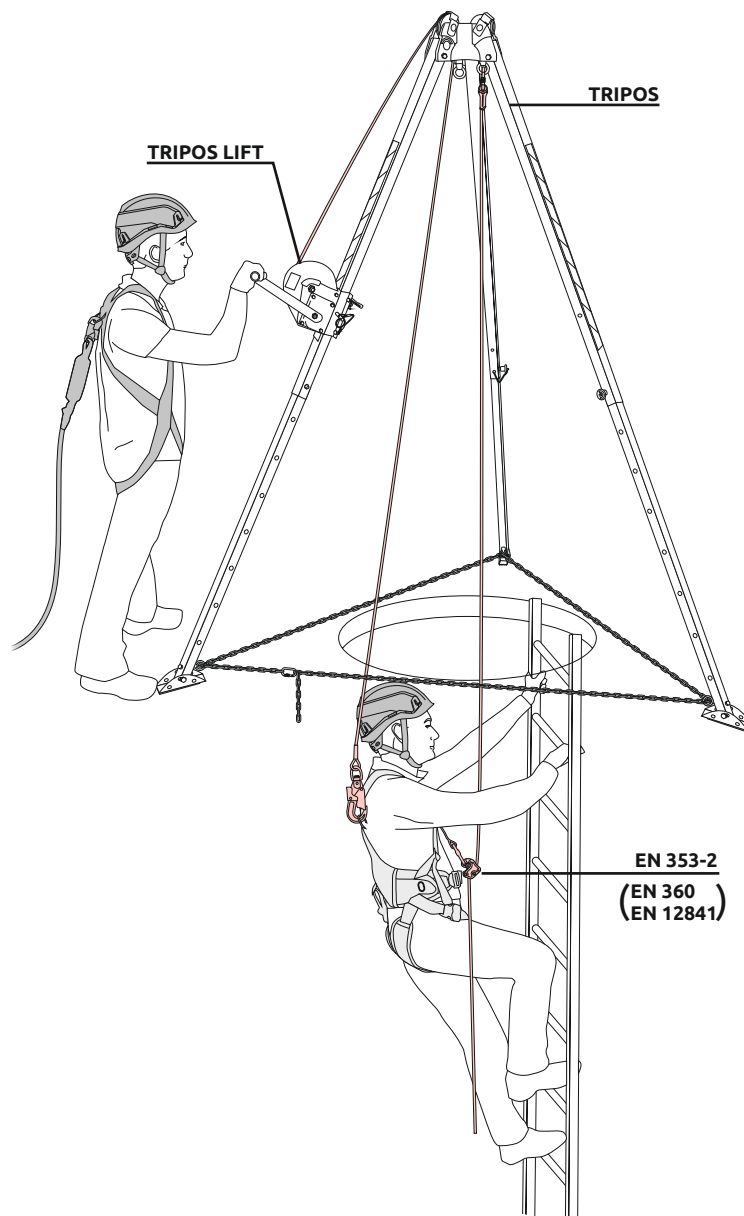

The head is equipped with two swiveling anchor points for fixing rope access adjustment devices and two pulleys that allow the combined and simultaneous use of a Tripos Lift rescue winch and a Cobra Lift self-retracting device with retrieval function (supplied separately).

Sturdy telescopic legs are easy to adjust, equipped with rotating feet and safety chain.

Adjustable height: min 157 cm, max 254 cm.

Diameter: min 145 cm, max 210 cm.

Overall dimensions: 23x26x175 cm.

Supplied with carry bag

# TRIPOS

TRIPOD

Ref. 3507

CONFINED, SELF RESCUE, TEAM RESCUE

- 1 The head is equipped with two swiveling anchor points for fixing rope access adjustment devices.
- 2 Two pulleys that allow the combined and simultaneous use of a Tripos Lift rescue winch and a Cobra Lift self-retracting device with retrieval function (supplied separately).
- 3 Telescopic legs: easy to adjust.
- 4 Automatic locking pins on the legs.
- 5 Rotating feet and safety chain.
- 6 Holes for fastening the Tripos Lift rescue winch.

TRIPPOS and two COBRA LIFT, two users, with risk of falling from a height  
 TRIPOD e due COBRA LIFT, due utilizzatori, con rischio di caduta dall'alto  
 TRIPOD et deux COBRA LIFT, deux utilisateurs, avec risque de chute de hauteur