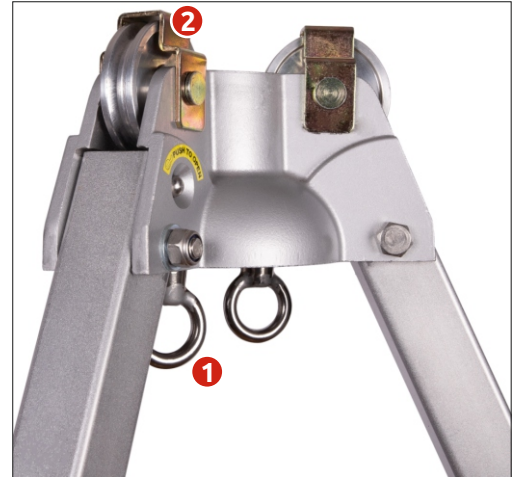

The head is equipped with two swiveling anchor points for fixing rope access adjustment devices and two pulleys that allow the combined and simultaneous use of a Tripos Lift rescue winch and a Cobra Lift self-retracting device with retrieval function (supplied separately).

Sturdy telescopic legs are easy to adjust, equipped with rotating feet and safety chain.

Adjustable height: min 157 cm, max 254 cm.

Diameter: min 145 cm, max 210 cm.

Overall dimensions: 23x26x175 cm.

Supplied with carry bag

# TRIPOS

TRIPOD

Ref. 3507

CONFINED, SELF RESCUE, TEAM RESCUE

- 1 The head is equipped with two swiveling anchor points for fixing rope access adjustment devices.
- 2 Two pulleys that allow the combined and simultaneous use of a Tripos Lift rescue winch and a Cobra Lift self-retracting device with retrieval function (supplied separately).
- 3 Telescopic legs: easy to adjust.
- 4 Automatic locking pins on the legs.
- 5 Rotating feet and safety chain.
- 6 Holes for fastening the Tripos Lift rescue winch.