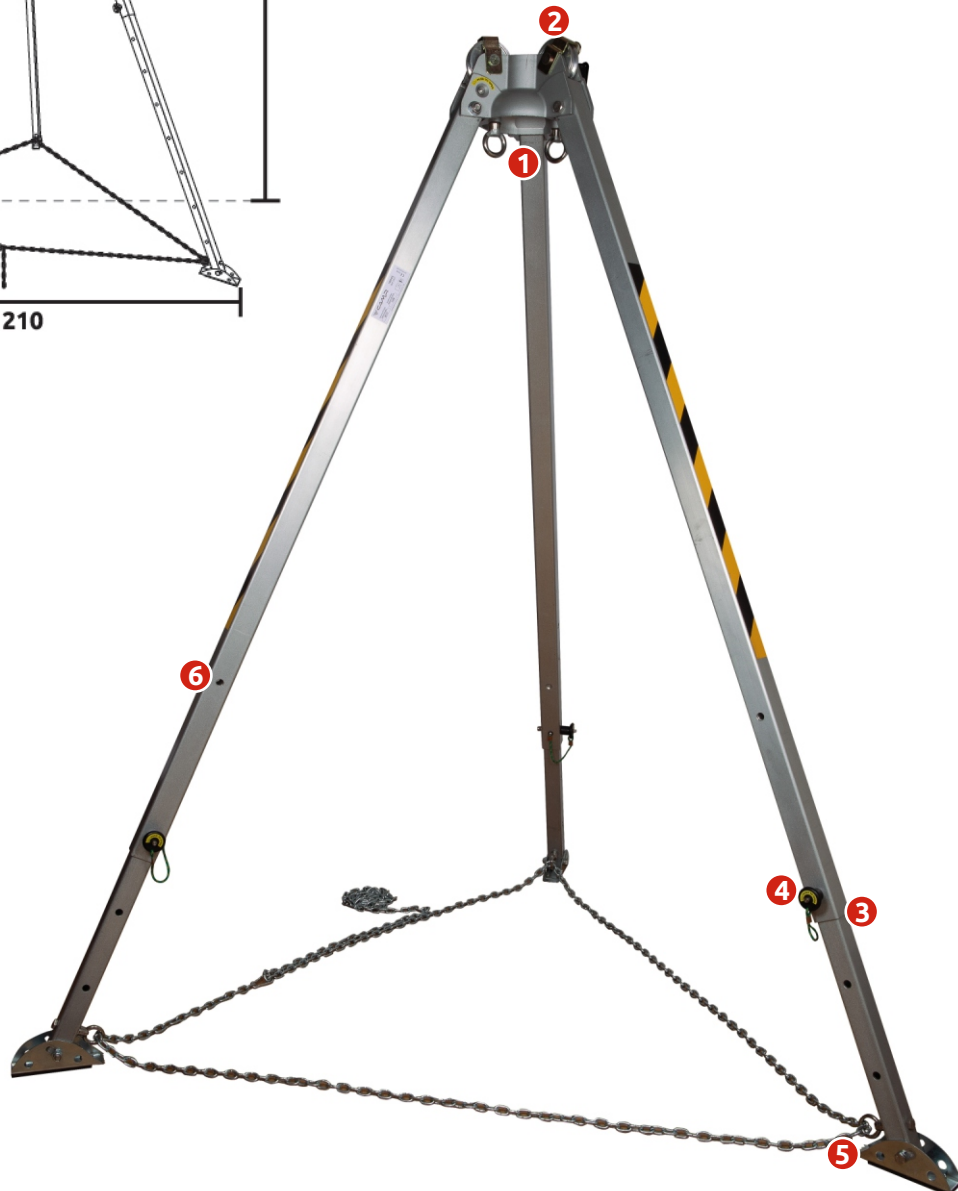

The head is equipped with two swiveling anchor points for fixing rope access adjustment devices and two pulleys that allow the combined and simultaneous use of a Tripos Lift rescue winch and a Cobra Lift self-retracting device with retrieval function (supplied separately).

Sturdy telescopic legs are easy to adjust, equipped with rotating feet and safety chain.

Adjustable height: min 157 cm, max 254 cm.

Diameter: min 145 cm, max 210 cm.

Overall dimensions: 23x26x175 cm.

Supplied with carry bag

Ref.	Product name Nombre del producto	Weight Peso		CE EN 795/B •	STANDARD TS 16415 ↑↑
		kg	oz		
3507	TRIPOS	20	706.0		

# TRIPOS

TRIPOD

Ref. 3507

CONFINED, SELF RESCUE, TEAM RESCUE

- 1 The head is equipped with two swiveling anchor points for fixing rope access adjustment devices.
- 2 Two pulleys that allow the combined and simultaneous use of a Tripos Lift rescue winch and a Cobra Lift self-retracting device with retrieval function (supplied separately).
- 3 Telescopic legs: easy to adjust.
- 4 Automatic locking pins on the legs.
- 5 Rotating feet and safety chain.
- 6 Holes for fastening the Tripos Lift rescue winch.