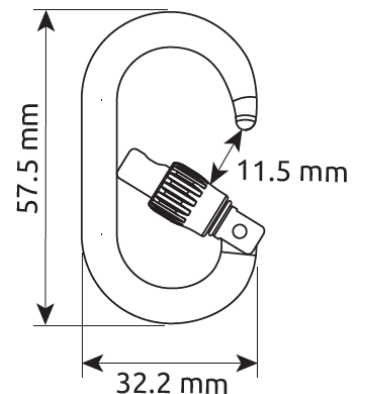

The Ekto Lock is a screwgate accessory carabiner designed for professionals who demand maximum durability and performance.

Features a sleek and minimalist design, built to reduce weight and snagging: a great accessory carabiner for non-safety applications.

Constructed from 7075 aluminum alloy to ensure the strength rating of 4 kN.

Available in 5 colors.

WARNING: the Ekto Lock must never be used as a life safety carabiner.

347101
Red

347102
Light Blue

347103
Black

347104
Green

347105
Yellow

RACK PACK EKTO LOCK 3513

Rack pack of 5 color differentiated Ekto Lock accessory carabiners

Ref.	Product name Nombre del producto	Weight Peso		 kN
		g	oz	
3471	EKTO LOCK	11	0.4	4